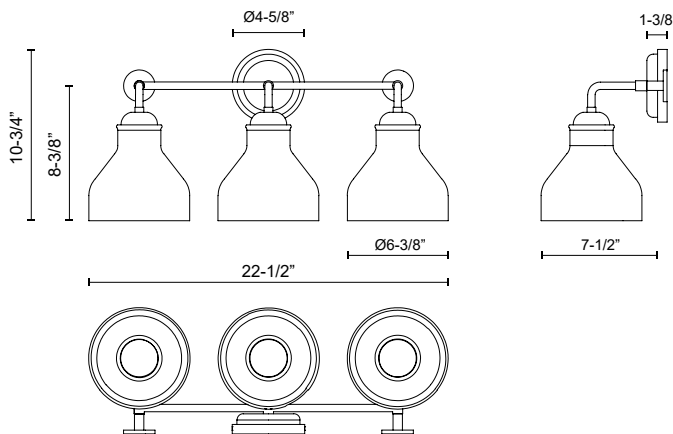

*For complete warranty terms, please visit: www.aloralighting.com/warranty

WWW.ALORAMOOD.COM

© 2022 KUZCO LIGHTING. ALL RIGHTS RESERVED.